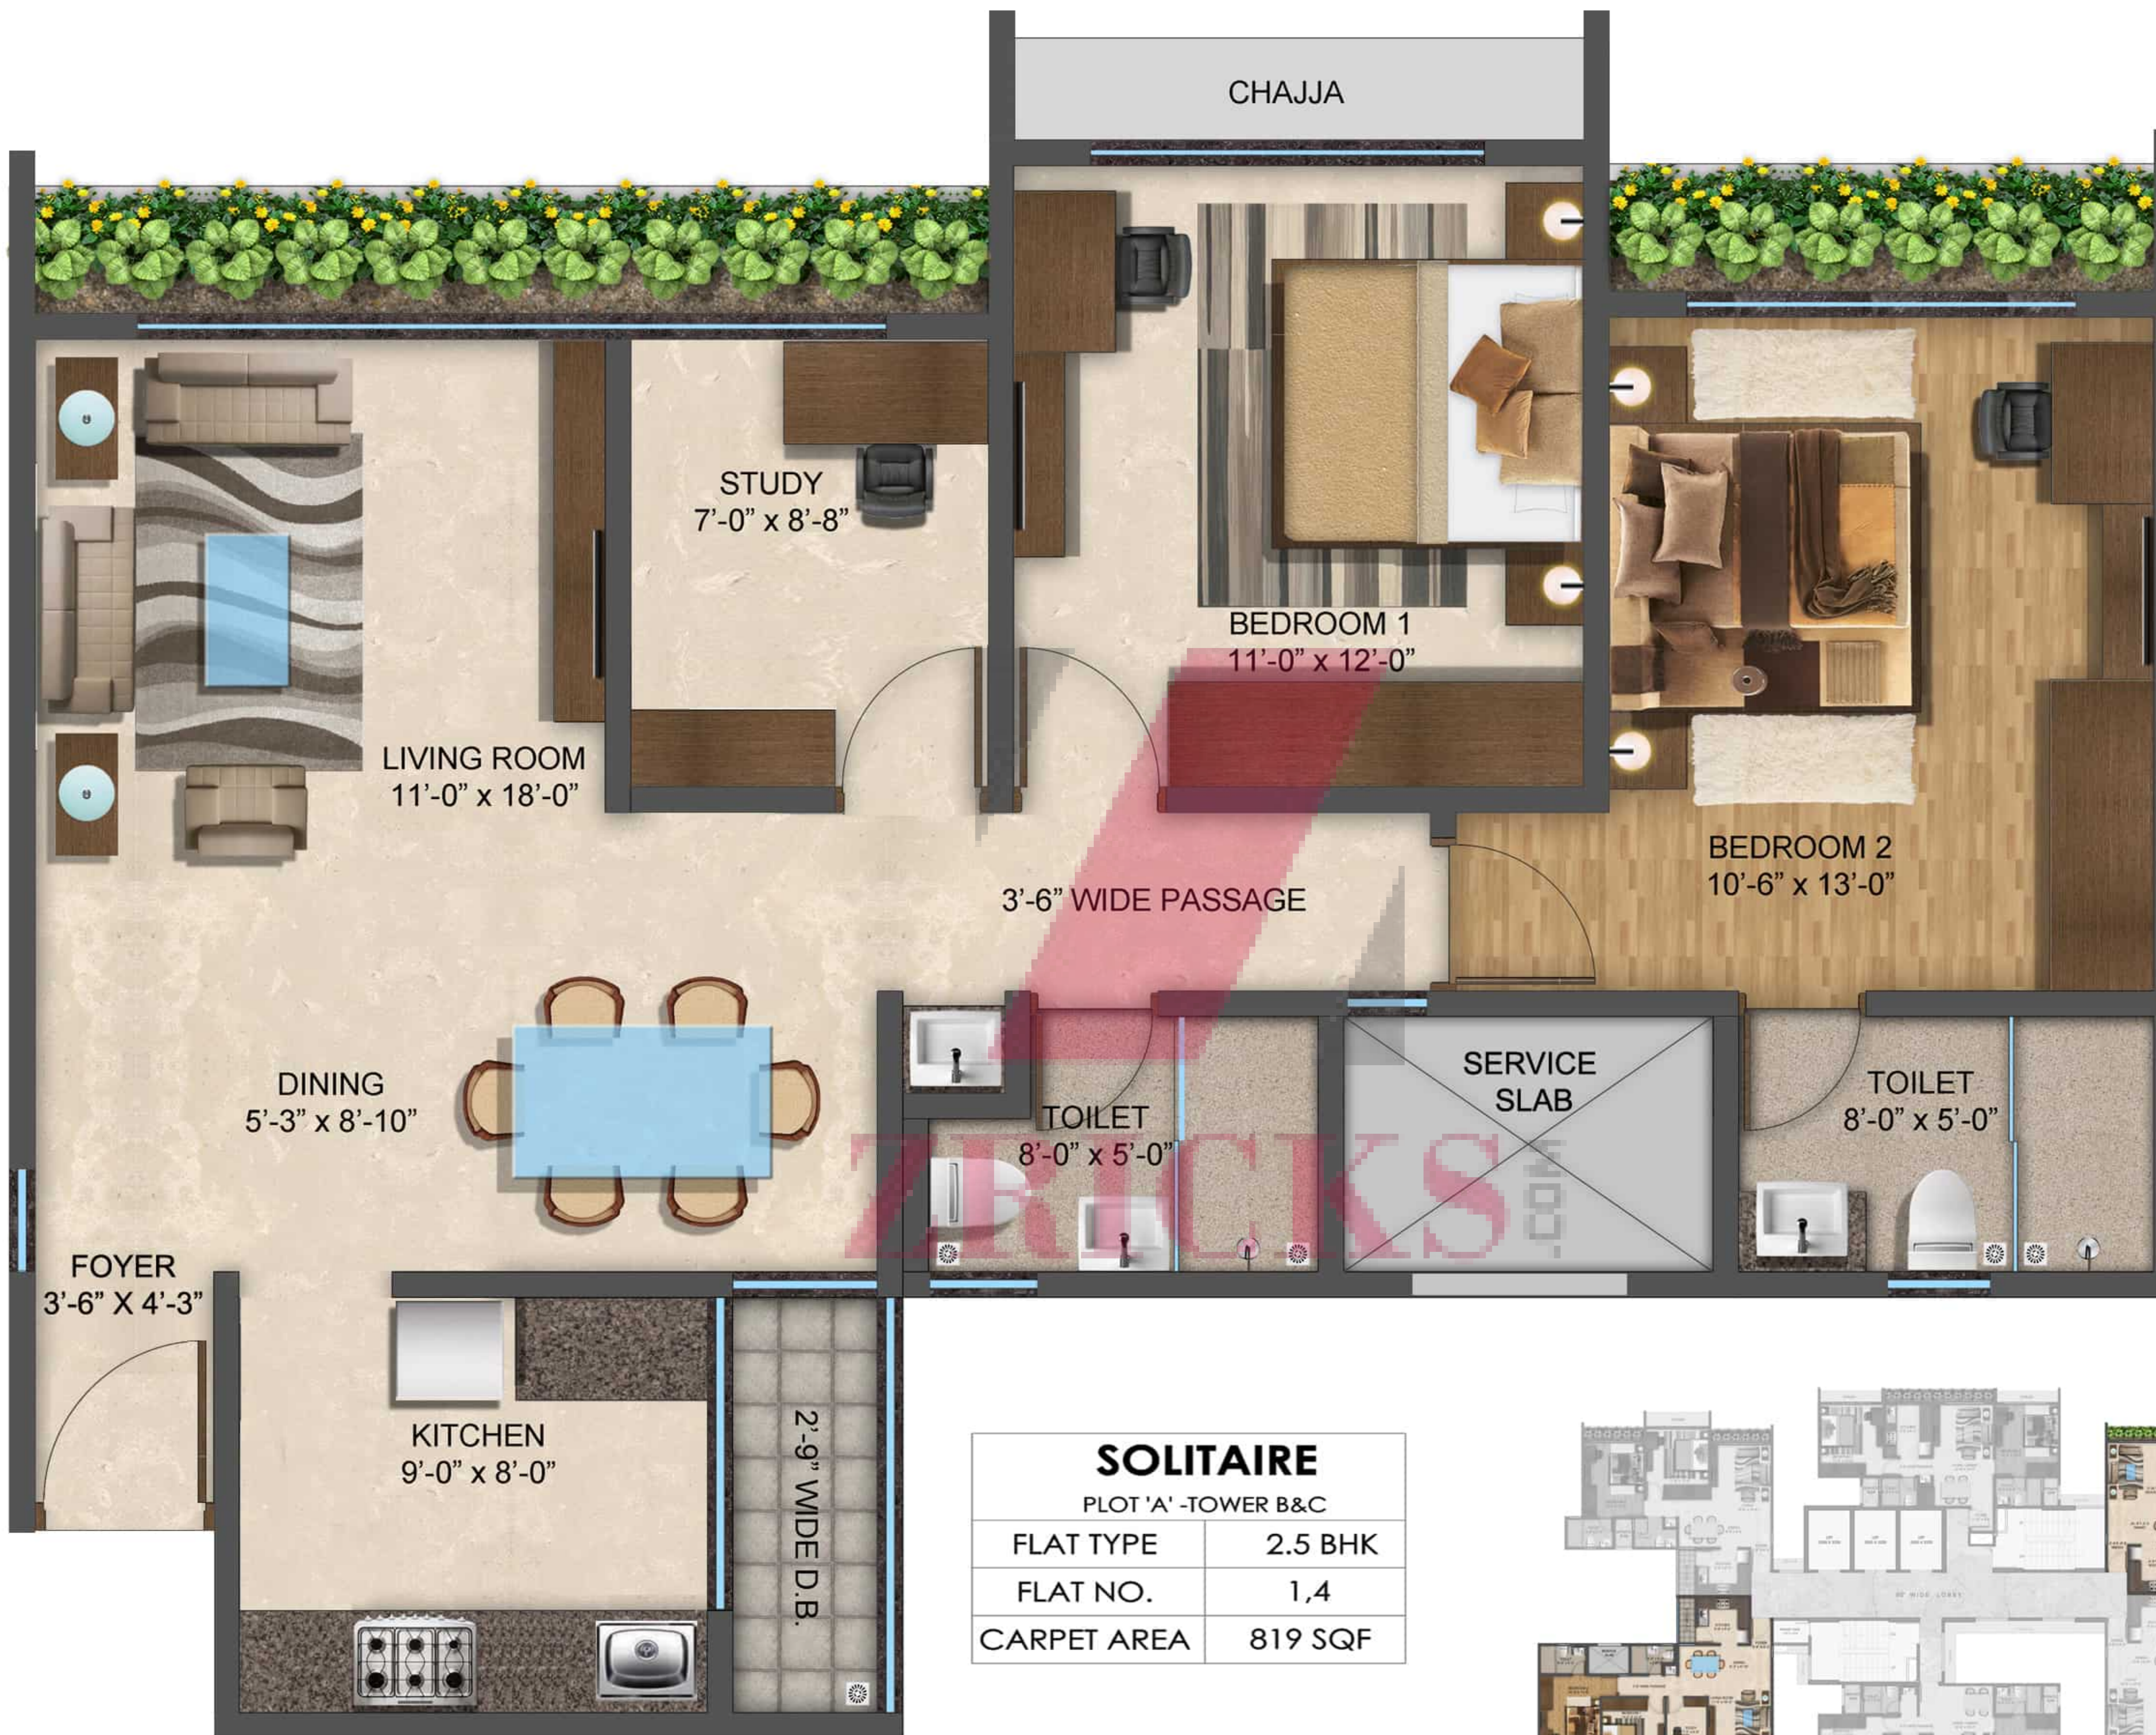

SOLITAIRE TOWER 'A'

FLAT TYPE	1-BHK
FLAT NO.	1, 3, 6
CARPET AREA	442.00 SFT

CHAJJA

F.B.

F.B.

KITCHEN
8'-0"x10'-0"

BED ROOM
10'-0"x12'-6"

TOILET
5'-0"x7'-9"

TOILET
7'-0"x4'-0"

SERVICE SLAB

LIVING / DINING
16'-5"x10'-0"

SOLITAIRE TOWER 'A'

FLAT TYPE	1-BHK
FLAT NO.	2, 4, 5
CARPET AREA	450.15 SFT

2

SOLAIRE	
PLOT 'A' - TOWER B&C	
FLAT TYPE	2 BHK
FLAT NO.	2,5
CARPET AREA	718 SQF

KEY PLAN

SOLITAIRE
PLOT 'A' -TOWER B&C

FLAT TYPE	2.5 BHK
FLAT NO.	1,4
CARPET AREA	819 SQF

KEY PLAN

N

SOLITAIRE TOWER 'A'

FLAT TYPE	1-BHK	
FLAT NO.	1, 3, 6	2, 4, 5
CARPET AREA	442.00 SFT	450.15 SFT

THANE LOCATION MAP