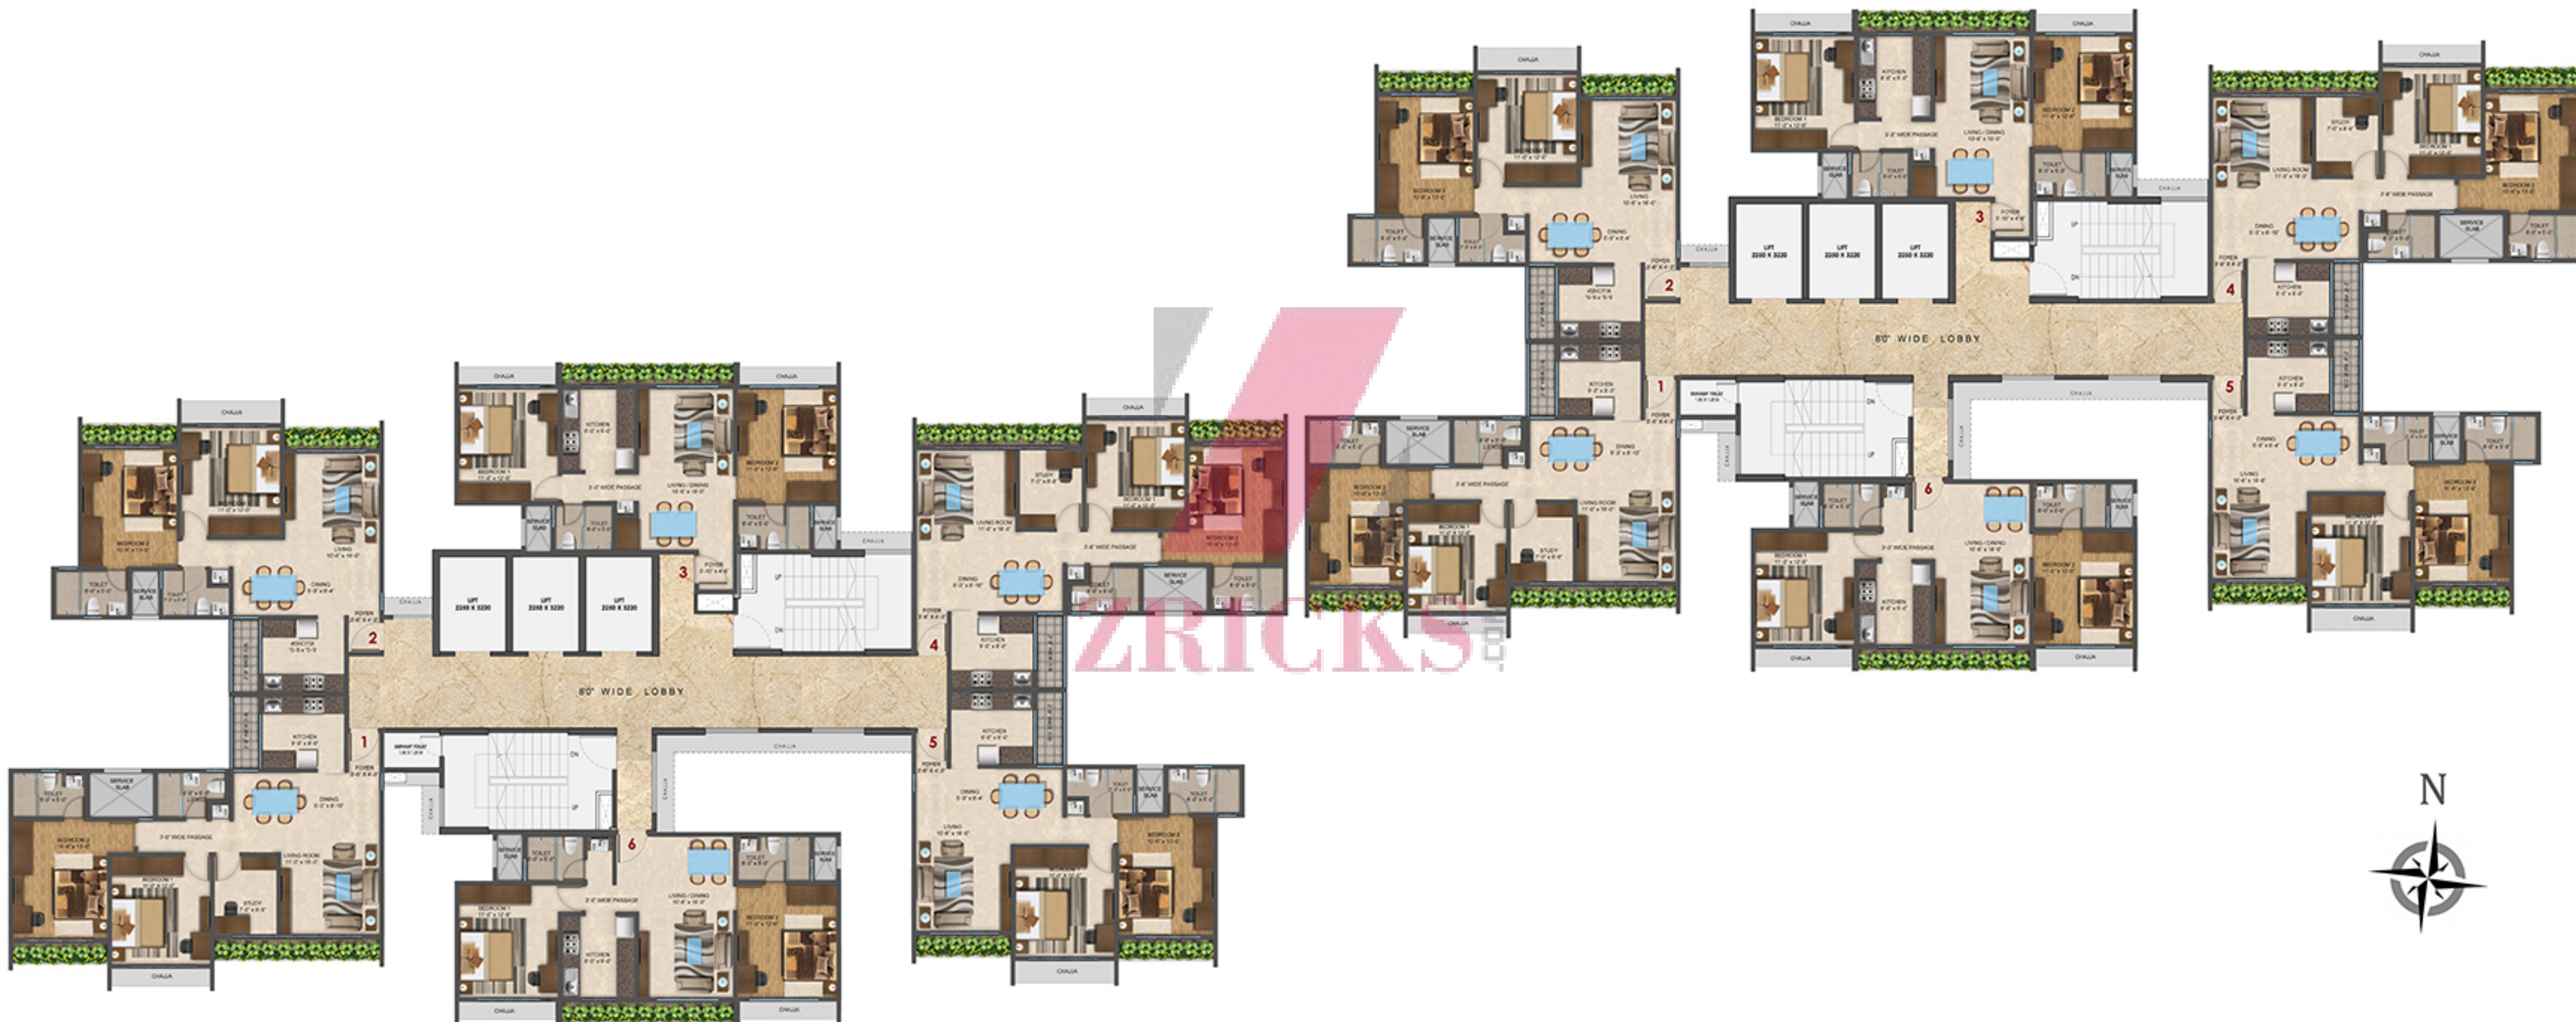

SOLITAIRE TOWER 'A'

FLAT TYPE	1-BHK
FLAT NO.	1, 3, 6
CARPET AREA	442.00 SFT

CHAJJA

F.B.

F.B.

KITCHEN
8'-0"x10'-0"

BED ROOM
10'-0"x12'-6"

TOILET
5'-0"x7'-9"

TOILET
7'-0"x4'-0"

SERVICE SLAB

LIVING / DINING
16'-5"x10'-0"

SOLITAIRE TOWER 'A'

FLAT TYPE	1-BHK
FLAT NO.	2, 4, 5
CARPET AREA	450.15 SFT

2

SOLAIRE	
PLOT 'A' - TOWER B&C	
FLAT TYPE	2 BHK
FLAT NO.	2,5
CARPET AREA	718 SQF

KEY PLAN

SOLITAIRE
PLOT 'A' -TOWER B&C

FLAT TYPE	2.5 BHK
FLAT NO.	1,4
CARPET AREA	819 SQF

KEY PLAN

N

SOLITAIRE TOWER 'A'

FLAT TYPE	1-BHK	
FLAT NO.	1, 3, 6	2, 4, 5
CARPET AREA	442.00 SFT	450.15 SFT

THANE LOCATION MAP