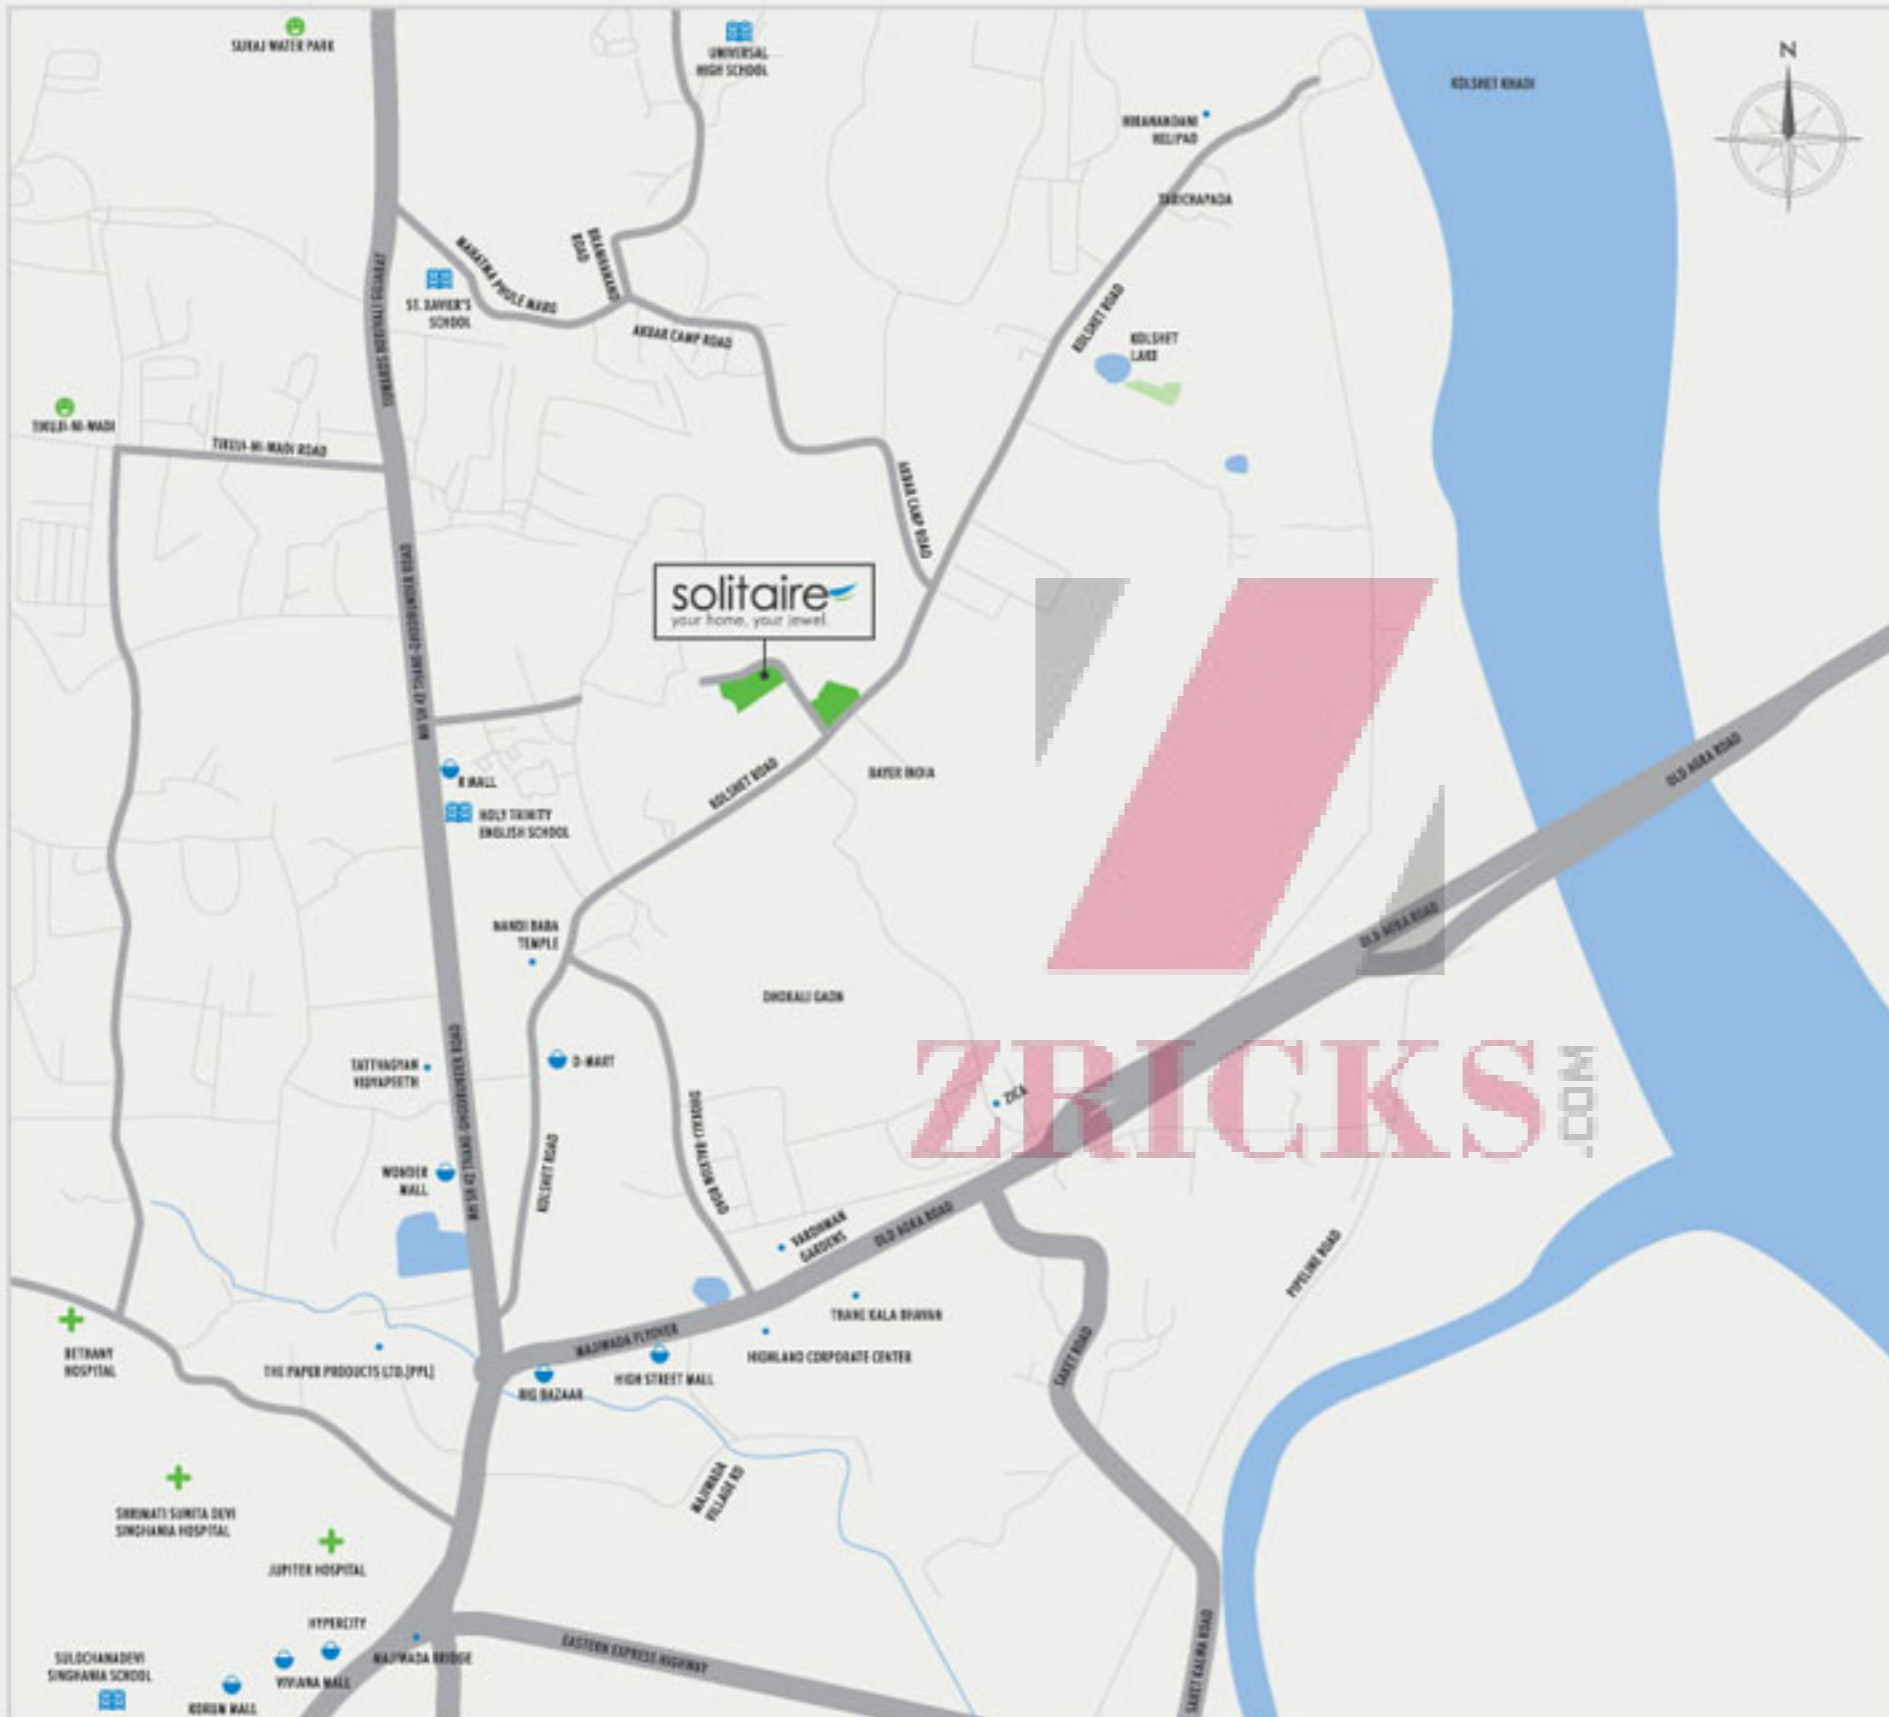

THANE LOCATION MAP

	Thane Railway Station	6.5 km
	Wonder Mall	1.5 km
	Viviana Mall	4.5 km
	Korum Mall	5.1 km
	R Mall	1.5 km
	Hypercity	6.2 km
	D Mart	1.2 km
	Jupiter Hospital	4.2 km
	Bethany Hospital	4.8 km
	St. Xavier's School	2.4 km
	Sulochanadevi Singhania School	5.2 km
	Holy Trinity English High School	1.7 km
	Universal High School	2.8 km
	Tikuji-Ni-Wadi	3 km
	Suraj Water Park	5.4 km

(All distances are approximate)